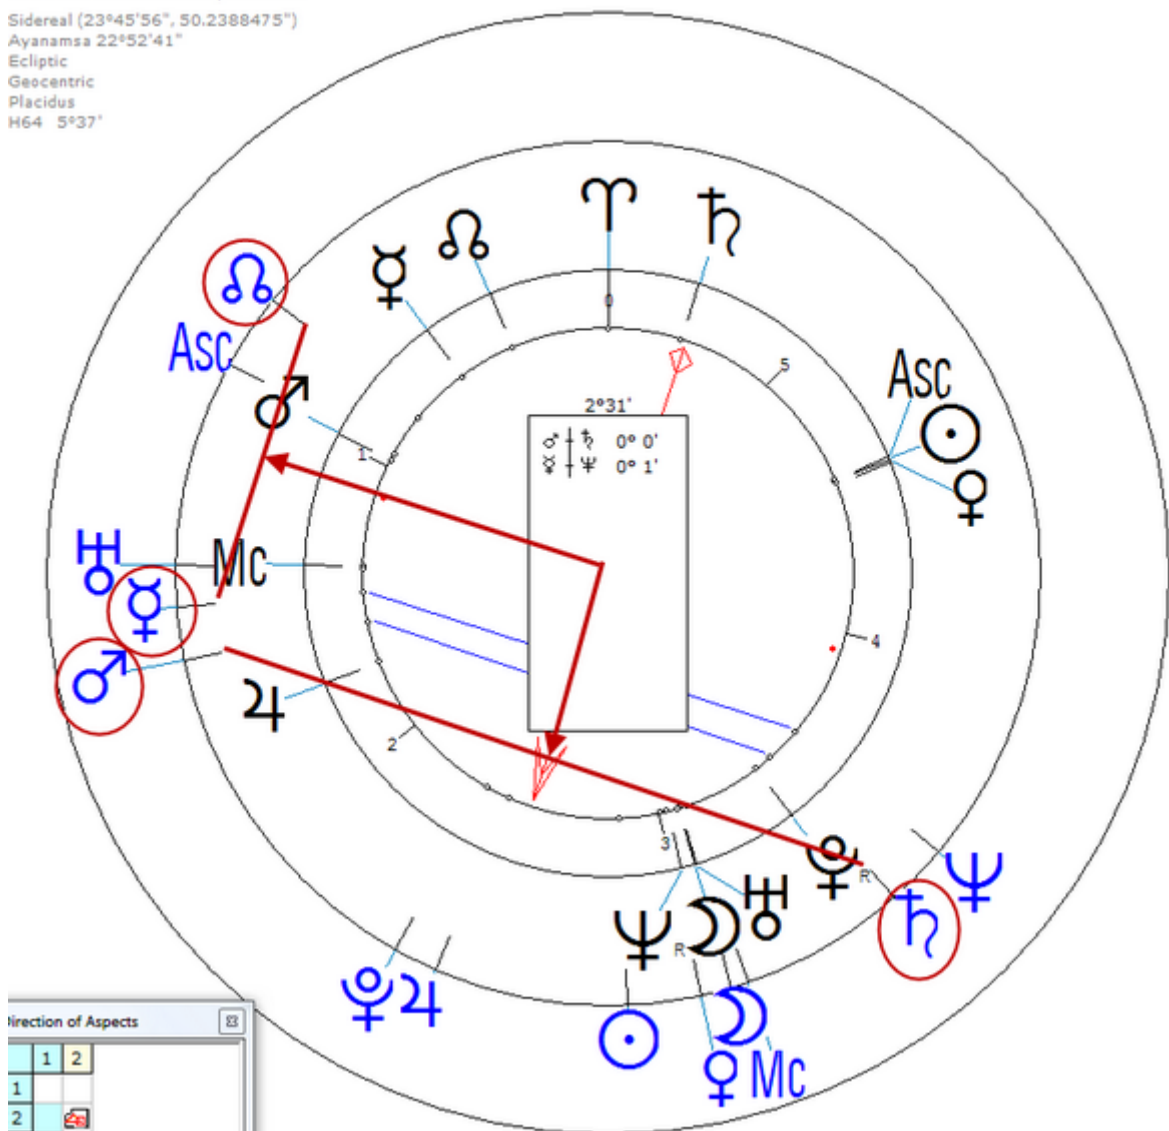

Parny, Joseph

18 January 1936 at 21:00 (= 9:00 PM)La Plaine des Palmistes, Reunion,
21s0807, 55e3733

French homicide.

<https://www.astro.com/astro-databank/Parny,_Joseph>

Death by Suicide 9 December 1994 at 02:00 AM in Aubovoye, France

Progressed Lunar Return (Harmonic 64)

Lunar ♂/♁ = Lunar ♀/♁

Parny, Joseph
18 January 1936 Sat 21:00 (GMT+4) 21s08 55e38
La Plaine des Palmistes, Reunion
Sidereal (23°45'56", 50.2388475")
Ayanamsa 22°52'41"
Ecliptic
Geocentric
Placidus
H64 5°37'